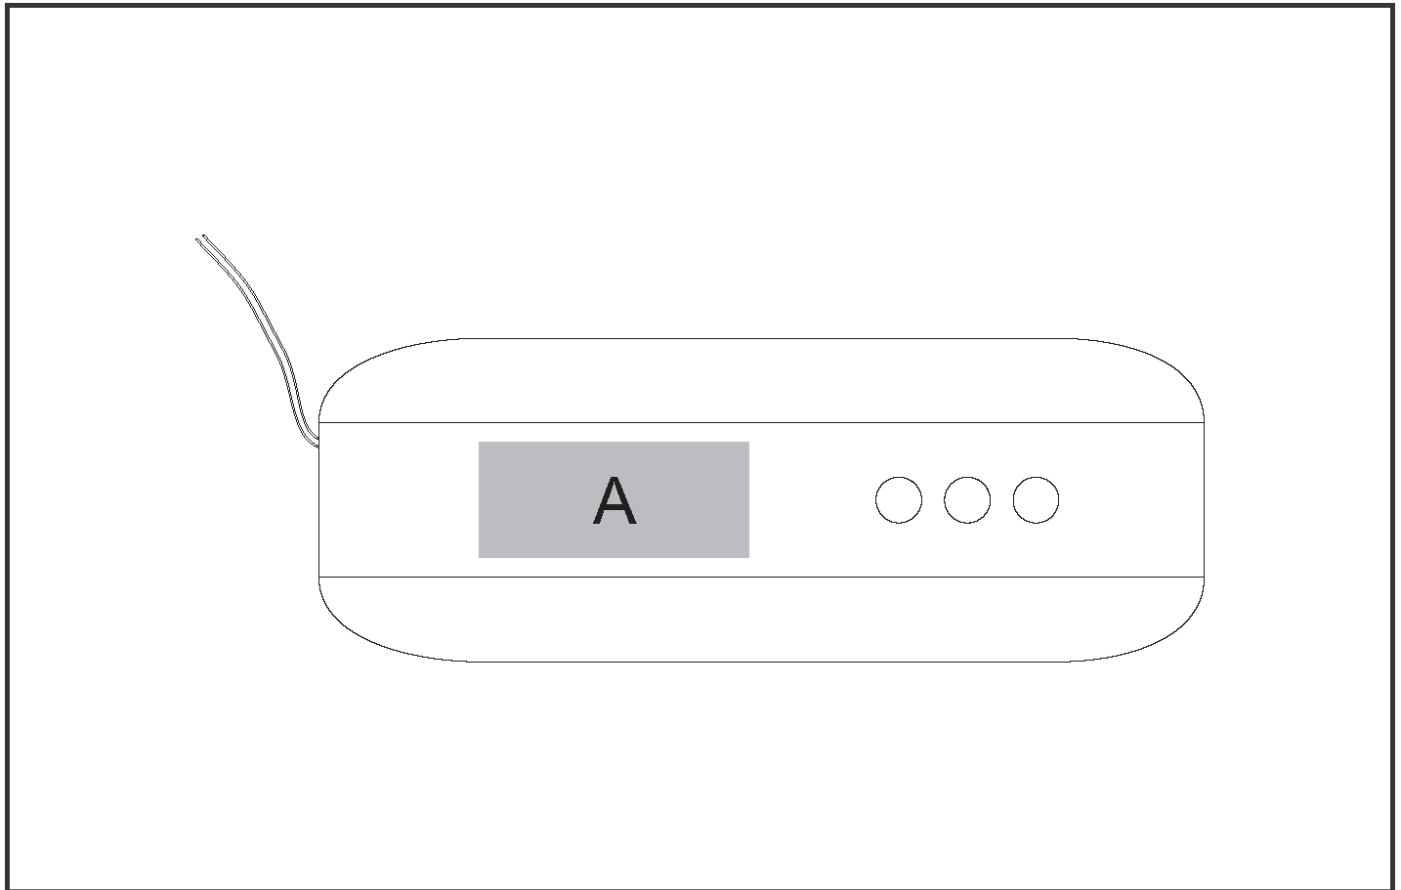

IDEA-7008

Icon Bluetooth Speaker

Need to know:

-- Includes 1 Colour, 1-Position Pad Print (setup fee applies)

Branding Options:

Position A

1. Pad Printing (PB)

4 Colours

Size: 30mm wide x 10mm high

2. Digital Dome Sticker (DB)

Full Colour

Size: 40mm wide x 16mm high